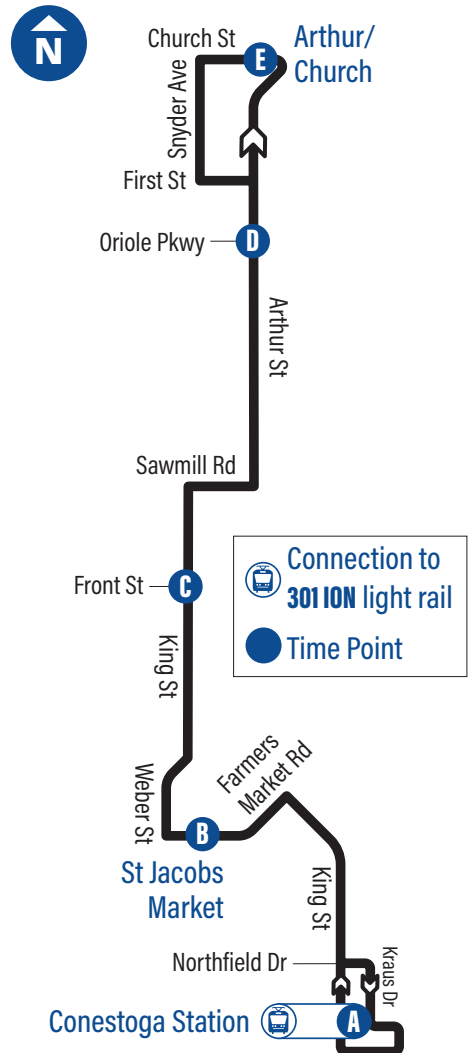

to Conestoga
Station, Waterloo

A Conestoga Station 3798

Conestoga Station 4004

King / Northfield 2089

600 King St. N. 3848

King / Northland 2090

King / Martin Grove 3727

Farmers Market Rd. / King 3807

B Farmers Market Rd. / St Jacobs Market 2091

King / Weber (St Jacobs) 4040

King / Lobsinger 3836

King / Printery 3808

King / Henry 2092

King / High Crest 4090

King / Cedar 2093

C King / Front 2094

Sawmill / Parkside 3809

Sawmill / Arthur 3729

Arthur / Gerrat 3837

728 Arthur St. S. 3884

Arthur / Scotch Line 3838

Arthur / Union 3810

Arthur / Earl Martin 3811

Arthur / South Field 3812

D Arthur / Oriole 3813

Arthur / First 3873

Arthur / Brubacher 3814

Arthur / Park 3815

Arthur / Wyatt 3816

E Arthur / Church 3817

E Arthur / Church 3817

Church / Walker 3818

Snyder / Church 3819

Snyder / South 3820

Snyder / Woolwich 3821

Memorial Centre 3822

Snyder / Second 3822

First / Snyder 3823

D Arthur / Oriole 3824

Arthur / Whipperwill 3825

Arthur / South Parkwood 3826

Arthur / Listowel 3827

Arthur / Scotch Line 3839

728 Arthur St. S. 3885

Arthur / Gerrat 3840

Sawmill / Parkside 3828

C King / Front 3829

King / Cedar 3830

King / High Crest 4089

King / Henry 3831

King / Printery 3832

King / Lobsinger 3841

King / Weber (St Jacobs) 4039

B Farmers Market Rd. / St Jacobs Market 3833

Farmers Market Rd. / King 3834

King / Bridge 3728

King / Wyman 2095

610 King St. N. 3847

Kraus / Northfield 1212

A Conestoga Station 3798

Elmira

GRT
GRAND RIVER TRANSIT

21

Effective: September 6, 2021

For the most current bus stop listing,
visit www.grt.ca

easyGO

519-585-7555 www.grt.ca TTY: 519-575-4608
Text: 57555 & key in your bus stop number